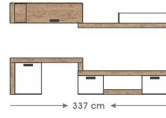

argos 2 extend

LIVING HOME

425€