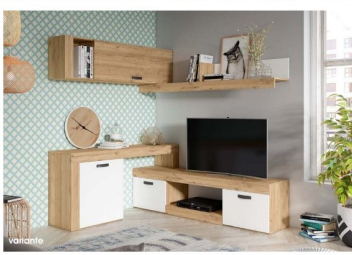

argos 2 extend

LIVING HOME

425€

Salón

living room - salon

ref. 70680

composición 4 partes "Argos Extend 2"

material: / placma / pizarra

tricolor: blanco negro

an: 92,5 x ca: 200 x h: 39,9 cm

composición: 4 partes "Argos Extend 2"

composición: 4 partes "Argos Extend 2"

argos extend 3

ref. 70681

composición 4 partes "Argos Extend 3"

blanco mate / lacarmina

an: 92,5 x ca: 200 x h: 39,9 cm

composición: 4 partes "Argos Extend 3"

composición: 4 partes "Argos Extend 3"

Salón

living room - salon

material: / placma

tricolor: blanco negro

an: 92,5 x ca: 200 x h: 39,9 cm

composición: 4 partes "Argos Extend 3"

composición: 4 partes "Argos Extend 3"

escena

ref. 22185

galeria "Onda"

material: / placma

an: 113,4 x ca: 200 x h: 31,8 cm

ref. 401 "Onda"

elagene: mundo "Onda"

ref. 62050

mesa de centro "Onda"

material: / placma

an: 100 x ca: 42 x h: 30 cm

ref. 401 "Onda"

elagene: mundo "Onda"

Salón

living room - salon

material: / placma

tricolor: blanco negro

an: 92,5 x ca: 200 x h: 39,9 cm

composición: 4 partes "Argos Extend 3"

composición: 4 partes "Argos Extend 3"