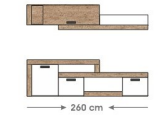

argos 2 extend

LIVING HOME

425€