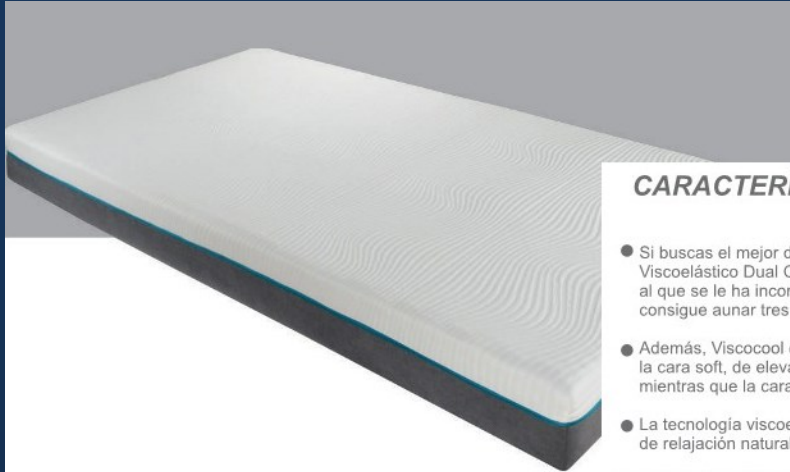

ARTE Y ESTILO
WWW.ARTEYESTILO.ES

📍 Calle Pelayo, 9
29009 Málaga
☎ 722 554 275
952 304 662

colchoneria3000sl@gmail.com

P 1 Hora de parking grais.
T PARKING NATALIA
C/ Natalia,15

Nuestra Mejor Selección de Ofertas para ti.

VISCOCOOL

CARACTERÍSTICAS

- Si buscas el mejor descanso el Viscocool es tu mejor aliado, ya duermas solo o acompañado. Viscocool Dual Comfort cuenta con independencia de sus lechos y un núcleo tricapa, al que se le ha incorporado una lámina de transición HR y ergonomía en cinco zonas, por lo que consigue aunar tres colchones en uno, garantizando el confort sea cual sea tu firmeza preferente.
- Además, Viscocool es igual de confortable en verano que en invierno gracias a sus dos caras, la cara soft, de elevada adaptabilidad, está especialmente diseñada para los meses más fríos, mientras que la cara hard, de alta firmeza, está indicada para los meses más calurosos.
- La tecnología viscoelástica 'Memory Foam', fabricada con soja ecológica, logra una sensación de relajación natural y placentera gracias a su distribución inteligente de las presiones del cuerpo.
- Además, gracias a su tejido inteligente, tratado con tecnología bactericida olvídate de los ácaros y los malos olores, manteniendo limpio tu colchón el máximo tiempo posible.
- El tejido suave y de alta calidad con el que está confeccionado el colchón Viscocool cuenta con una cremallera perimetral que permite desenfundar el colchón fácilmente para su lavado frecuente.
- Fabricado en España, Viscocool cuenta con el certificado OEKOTEX de clase 1 que garantiza un producto libre de tóxicos por lo que se convierte en una de las mejores opciones del mercado.

Si es bueno para ti, es mejor para el medio ambiente.

Adaptación

Firmeza

ALTURA

20cm.

TARIFA		Ancho						
		90	105	135	150	160	180	200
Largo	180/190	295€	329€	399€	439€	----	----	----
	200	325€	365€	439€	459€	----	----	----