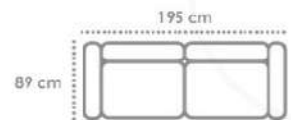

3 PLAZAS
665,00€