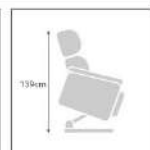

Telas Eda

Power Lift

Eda marengo

Medidas

ARBORG
HOME FURNITURE

NEW YORK
POWER LIFT

535€

Mecanismo