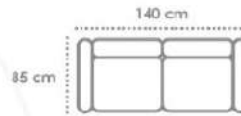

2 PLAZAS
269,00€