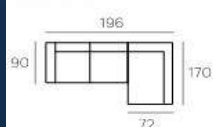

MODELO OXFORD

Características

- Respaldos mezcla fibra hueca y poliuretano.
- Asientos espumación densidad 23 Kg.
- Estructura madera de pino.
- Patas de madera.

Medidas

Altura: 100 cm