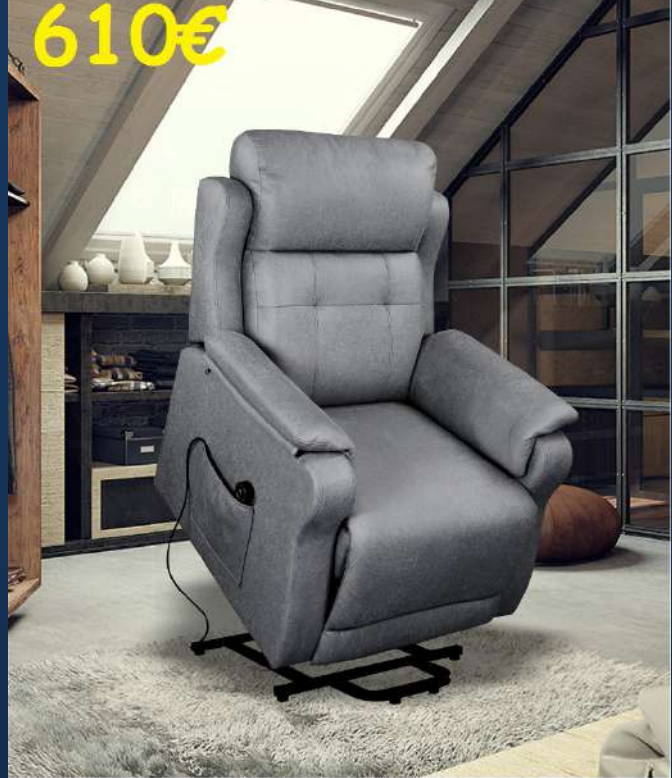

DALLAS
POWER LIFT

539€

Mecanismo

Telas Nova

Medidas

ARBORG
HOME FURNITURE

Chicago Double
POWER LIFT 2 MOTORES

610€