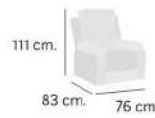

Relax
470€ SX-80221S
Relax Power Lift