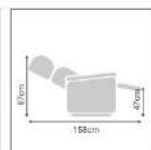

Telas Eda

Power Lift

Eda marengo

Medidas

ARBORG
HOME FURNITURE

NEW YORK
POWER LIFT

535€

Mecanismo