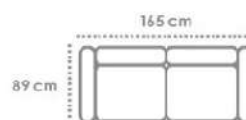

2 PLAZAS
609,00€