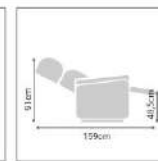

Telas Eda

Power Lift

Eda marengo

Medidas

ARBORG
HOME FURNITURE

NEW YORK
POWER LIFT

535€

Mecanismo

Tela Magnolia

Power Lift

Cemento

Chocolate

Piedra

Medidas

Puntos: 490,40

ARBORG
HOME FURNITURE