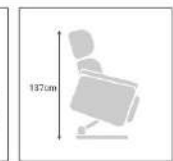

Telas Eda

Power Lift

Eda marengo

Medidas

ARBORG
HOME FURNITURE

NEW YORK
POWER LIFT

535€

Mecanismo

Tela Magnolia

Power Lift

Cemento

Chocolate

Piedra

Medidas

Puntos: 490,40

ARBORG
HOME FURNITURE

DALLAS
POWER LIFT

539€

Mecanismo

Telas Nova

Medidas

ARBORG
HOME FURNITURE

Chicago Double
POWER LIFT 2 MOTORES

610€