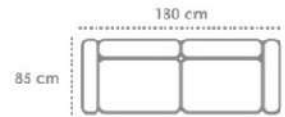

3 PLAZAS
345,00€

CHAISE-LONGE

MÉXICO

DESENFUNDABLE

CABEZALES
RECLINABLES